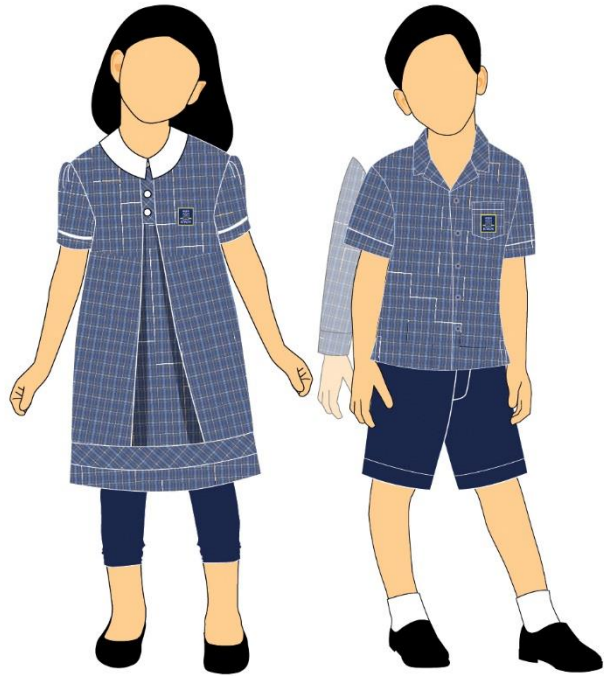

Early years

KG1, KG2