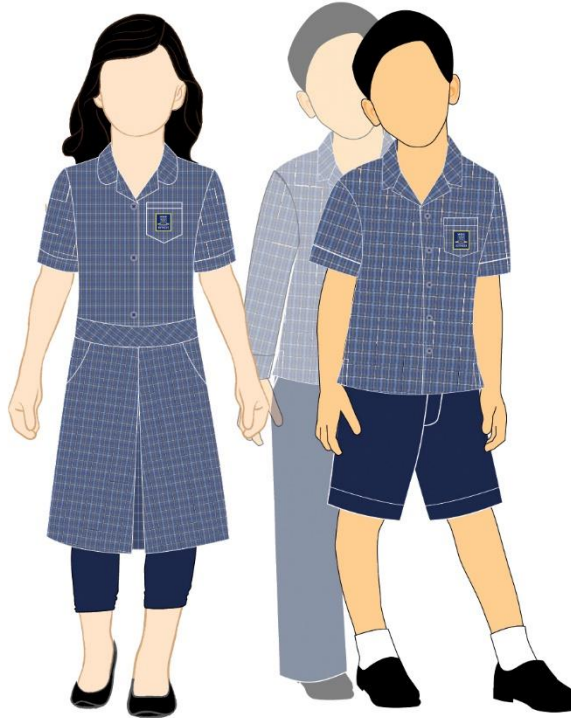

Lower Primary

FOUNDATION, YEAR 1, YEAR 2, YEAR 3